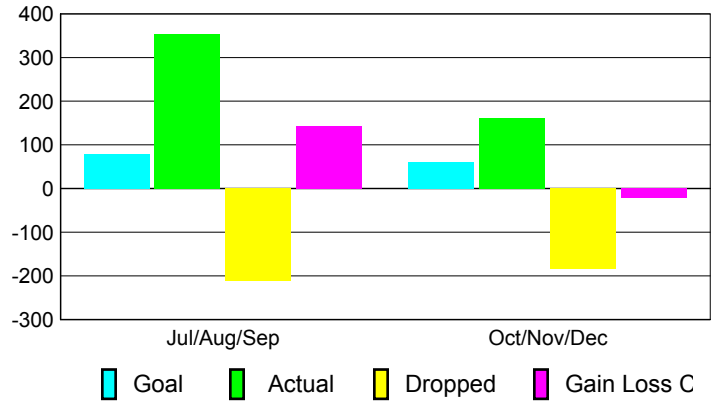

### YTD Status Quo Clubs 2010-2011

Status Quo Clubs Compared to Status Quo Members

## MEMBERSHIP

Membership Results  
2010-2011

Membership  
2009-2010

Month	Net Memb Goal	Actual New Memb	Actual Dropped Memb	Gain/Loss of Memb	Gain/Loss of Memb
Jul/Aug/Sep	80	355	-211	144	78
Oct/Nov/Dec	60	162	-184	-22	12
<b>Totals</b>	<b>140</b>	<b>517</b>	<b>-395</b>	<b>122</b>	<b>90</b>

### Membership Results 2010-2011

Goal, New, Dropped, Gain/Loss