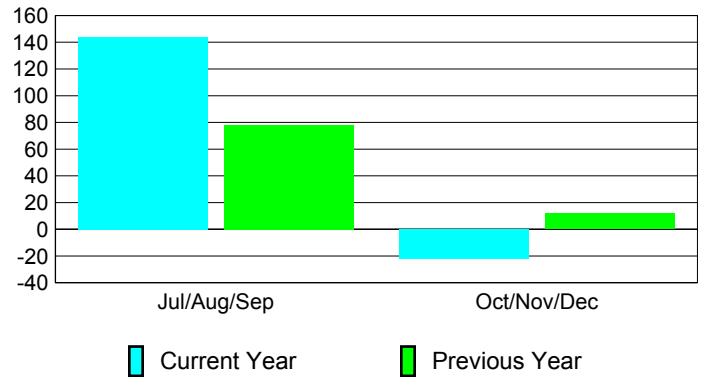

Comparison of Membership Gain/Loss

Current Year Compared to the Previous Year