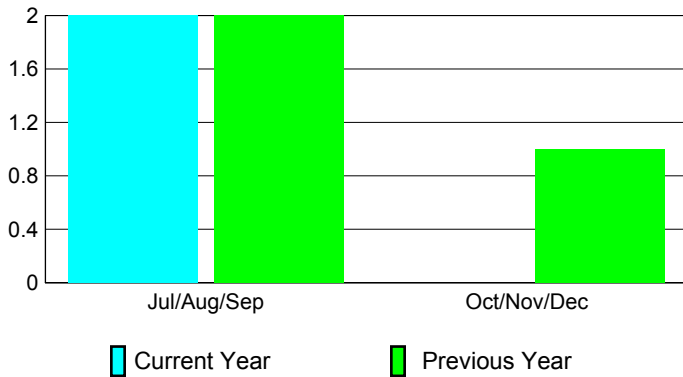

Comparison of Club Gain/Loss

Current Year Compared to the Previous Year