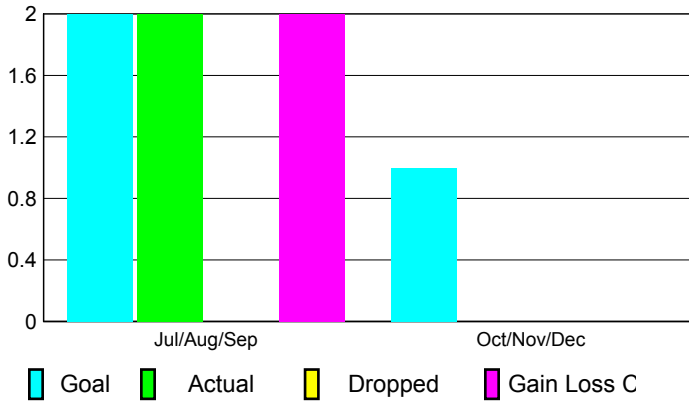

## CLUBS

Club Results  
2010-2011

Clubs  
2009-2010

Month	New Club Goal	Actual New Clubs	Actual Dropped Clubs	Gain/Loss of Clubs	Gain/Loss of Clubs
Jul/Aug/Sep	2	2	0	2	2
Oct/Nov/Dec	1	0	0	0	1
<b>Totals</b>	<b>3</b>	<b>2</b>	<b>0</b>	<b>2</b>	<b>3</b>

### Club Results 2010-2011

Goal, New, Dropped, Gain/Loss

### Comparison of Club Gain/Loss

Current Year Compared to the Previous Year